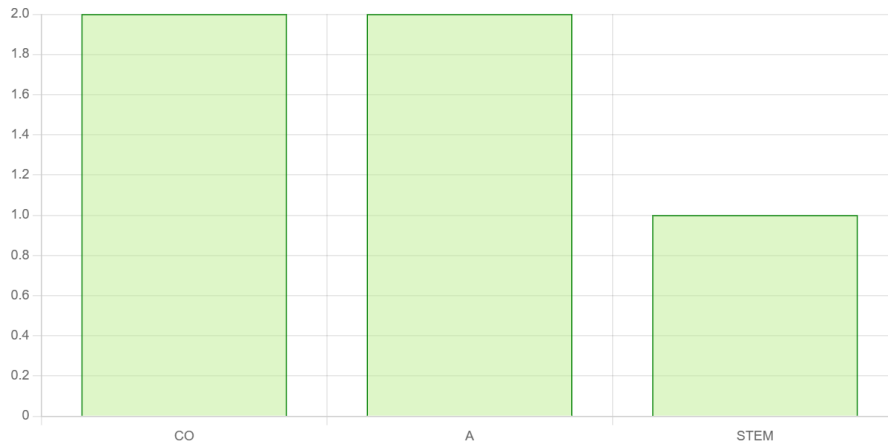

Super Categories

Super Categories is a feature that can be turned on via the Settings page.

Set the super category options via the Super Categories page, under the Toys drop down menu.

Toy super categories

There are 3 toy super categories

CSV Excel Copy

Search:

Code	Name	# of toy categories	# of toys	%	Total purchase price	Purchase price per toy	# toys with no purchase price	Total replacement price	Replacement price per toy	# toys with no replacement price	Edit	Delete*
A	Gross Motor	2	2	15.4%	\$0.00	\$NaN	2	\$0.00	\$NaN	2	Edit	
CO	Construction	1	2	15.4%	\$0.00	\$NaN	2	\$0.00	\$NaN	2	Edit	
STEM	STEM	1	1	7.7%	\$15.00	\$15.00	0	\$5.00	\$5.00	0	Edit	